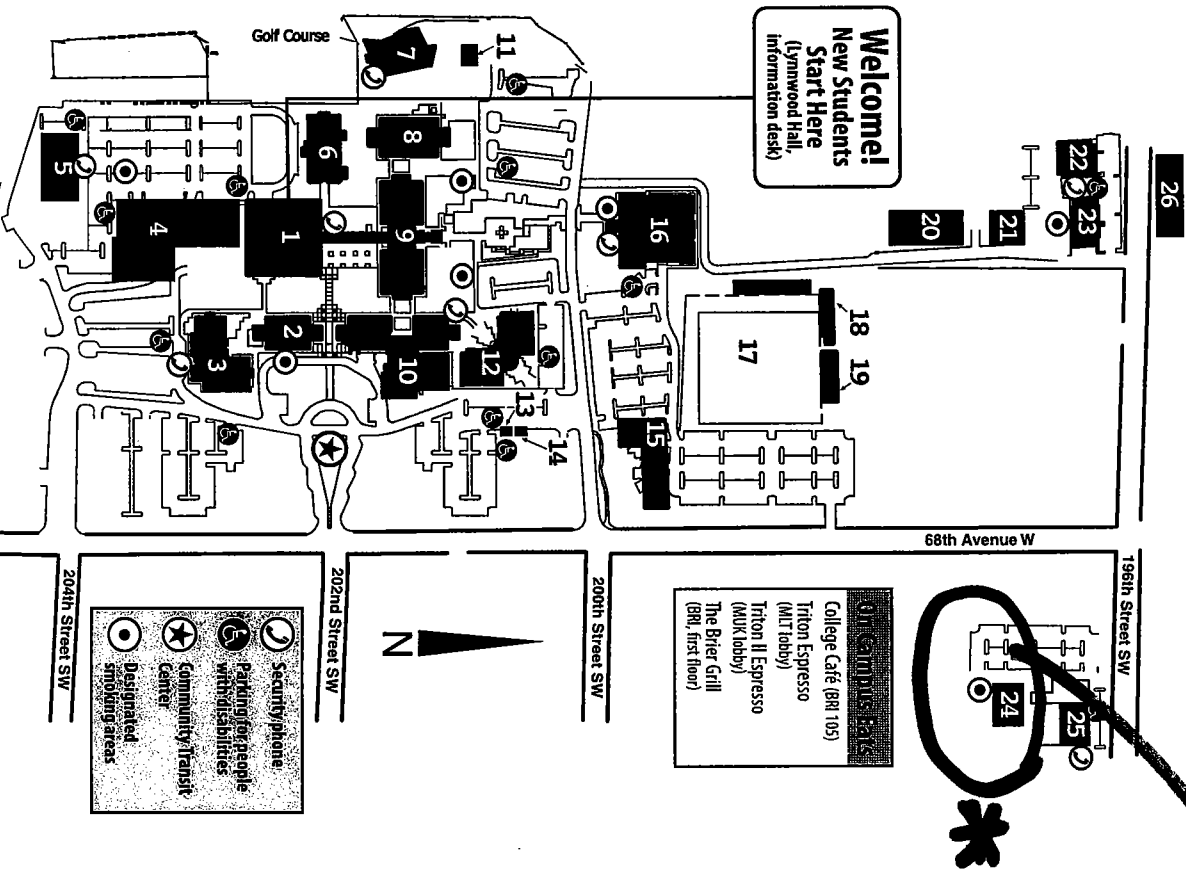

# Gateways Hall

- 1** Lynnwood Hall (LYN)  
Enrollment Services, Advising  
Student Financial Services  
Library/Art Gallery  
Computer Labs  
EDPass Office  
Running Start Office  
START (Student Technology  
Advice and Resource Team)  
Veterans Resource Center
- 2** Alderwood Hall (ALD)  
Computer Labs
- 3** Snohomish Hall (SNH)  
Administration Offices  
Engineering Technology Lab  
Computer Labs  
Classrooms
- 4** Mukitseo Hall (MUK)  
ESL Classes (English as  
a Second Language)  
ABE, GED®, Adult High School,  
EdCAP Bridge  
Learning Support Center  
(tutoring)  
Math Center  
MESA Center  
Black Box Theatre  
Classrooms  
Triton II Espresso
- 5** Center for Families (CFI)  
Childcare  
Cooperative Preschool  
Head Start Classroom  
Parent Education Classes
- 6** Woodway Hall (WWY)  
Allied Health Care Lab  
Classrooms  
Campus Security  
Facilities Office
- 7** Mill Creek Hall (MTC)  
Digital Music Labs  
Recording Studio  
Classrooms
- 8** Meadowdale Hall (MDL)  
Construction Management Lab  
Engineering Lab  
Visual Arts Studios  
Classrooms
- 9** Mountlake Terrace Hall (MLT)  
Career Action Center  
Counseling and Resource Center  
Science Labs  
Services for Students with Disabilities  
Testing Center  
TRIO Student Support Services  
Triton Espresso  
Classrooms
- 10** Brier Hall (BRI)  
Bookstore  
Triton Student Center  
Center for Student  
Engagement & Leadership  
Diversity Student Center  
The Brier Grill  
College Café  
Science Labs  
Classrooms
- 11** Relocatable Building (RLH)  
Construction Industry  
Training Lab
- 12** Snoqualmie Hall (SQL)  
Central Washington University  
Classrooms
- 13** Priduck Building (PLC)\*  
International Student Services
- 14** Glacier Building (GLR)\*  
International Student Services
- 15** Rainier Place  
Student Housing  
Housing Office
- 16** Seaview Hall (SEA)  
Gymnasium
- 17** Triton Field
- 18** Firdale Hall (FIR)\*
- 19** Hort Greenhouse (HGH)
- 20** Cedar Building (CDR)\*  
Central Receiving  
Grounds
- 21** Olympic Building (OLY)\*
- 22** Clearview Building (CLA)  
Business Office  
Human Resources
- 23** Matby Building (MAB)  
Classrooms
- 24** Gateway Hall (GWY)\*  
Administration Offices  
CATCH (Creating Access to  
Careers in Health Care)  
Center for Learning Connections  
College Foundation  
Welcome Back Center  
Workfirst/B/EET  
Classrooms
- 25** Monroe Hall (MON)  
Engineering Technology Lab  
Classrooms
- 26** Sophie Court  
Student Apartments  
\* Building renamed  
in 2012-13.